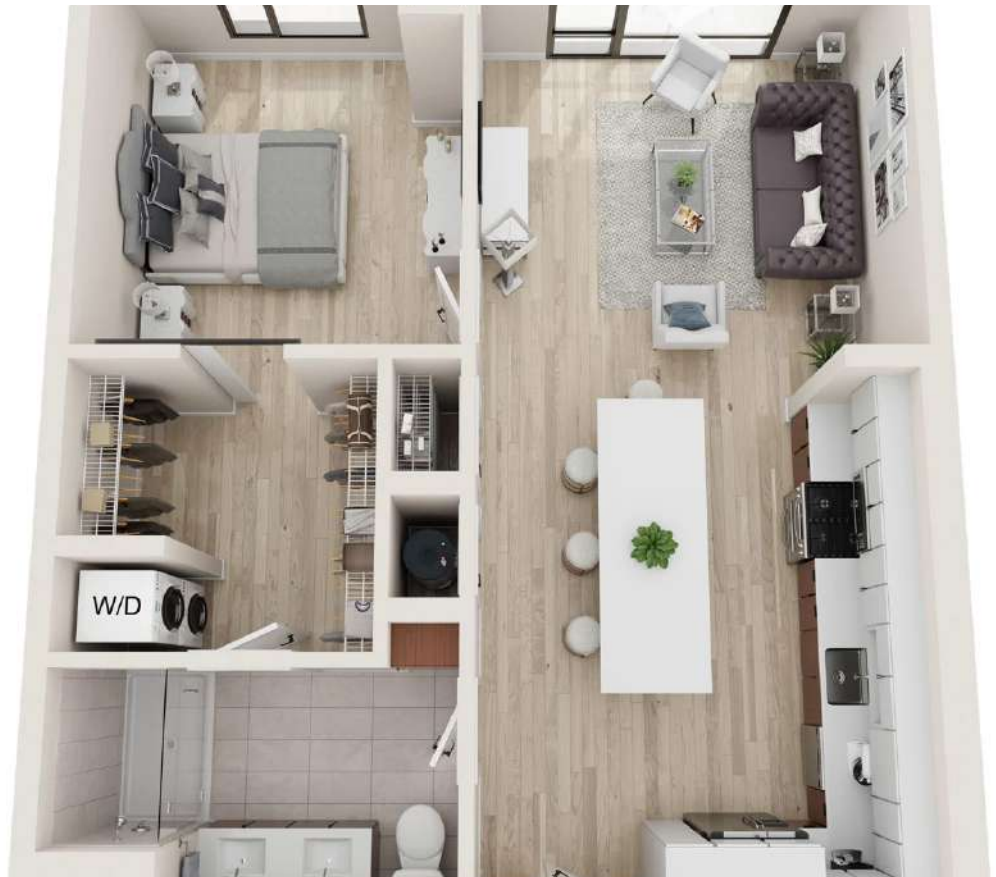

# One Bedroom La796

1 BED / 1 BATH

# 796

SQ. FT.

**LIFETIME LIVING**

20 Fourth Avenue | Burlington, MA 01803

[www.living-burlington.lifetime.life](http://www.living-burlington.lifetime.life)

Floor plans are artist's rendering. All dimensions are approximate. Actual product and specifications may vary in dimension or detail. Not all features are available in every apartment. Prices and availability are subject to change. Please see a representative for details.